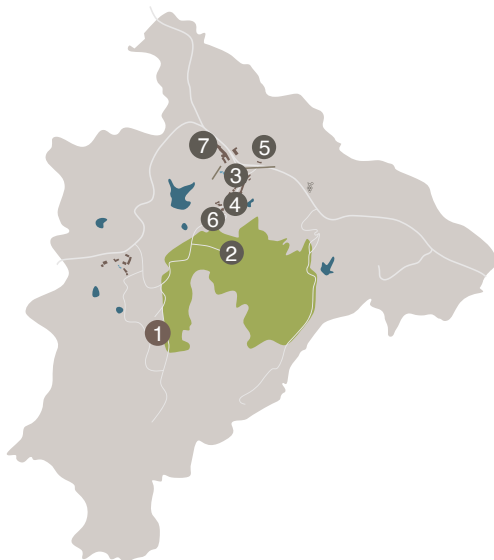

Newly constructed, four-bedroom Tuscan villa set within Castelfalfi's Championship golf course.

Villa I Bianchi 1 is a 323 sqm (3,476 sq ft) home away from home, situated between holes 3 & 4 of the picturesque Lake Course and close to the 18-hole Par 72 Championship Mountain Course and Club House. It offers unrivalled panoramic views of the surrounding countryside, framed by the distant hills and mountains that give Tuscany its unique character.

- 1 Villa I Bianchi 1
- 2 Clubhouse, Golf Club Castelfalfi
- 3 Borgo: Church of San Floriano and Medicean Park
- 4 La Rocca: gourmet restaurant
- 5 Il Rosmarino: Trattoria and Pizzeria
- 6 The Castle: including Rosso Toscano cooking school
- 7 Hotel Il Castelfalfi: La Via del Sale restaurant