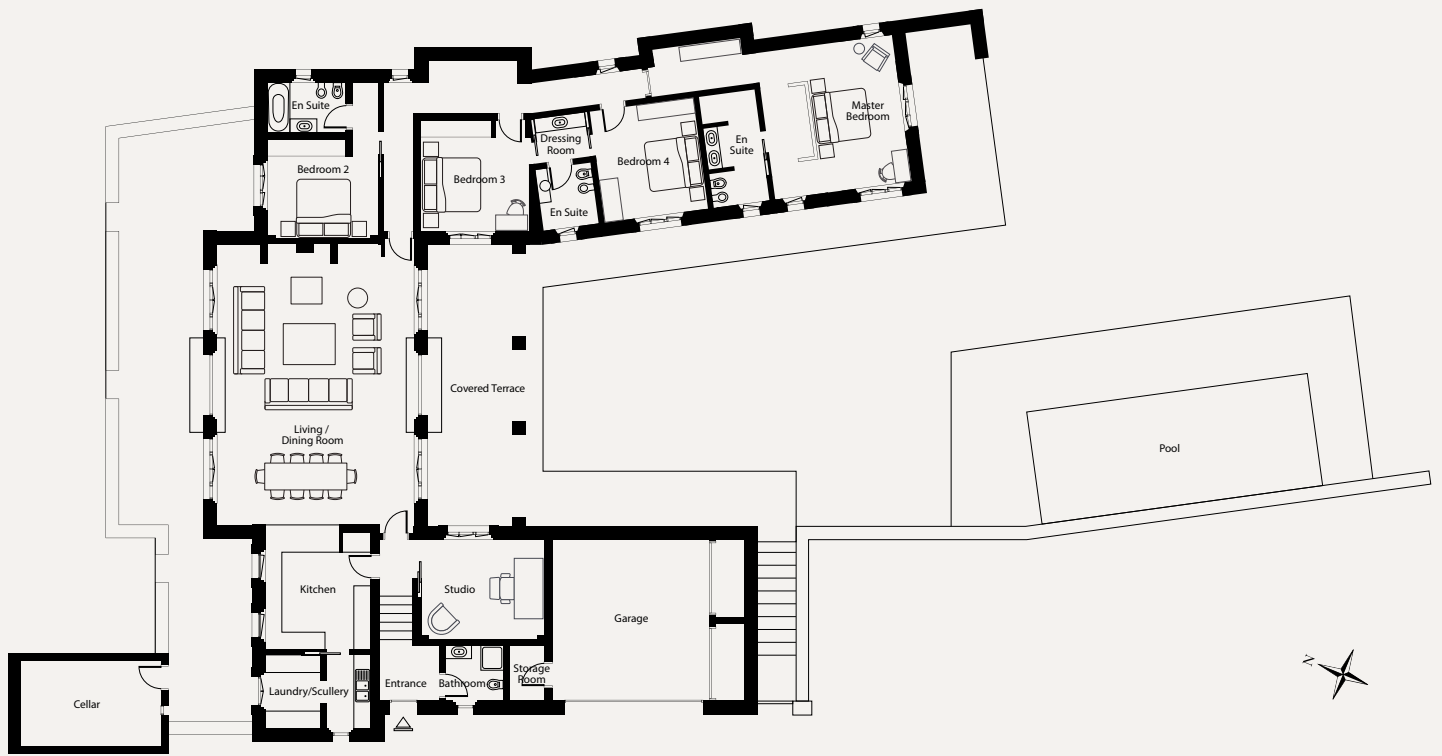

SPECIFICATIONS

Dining/Living Room	71.89 sqm	(773.8 sq ft)	Bathroom 3	4.45 sqm	(47.9 sq ft)
Studio	15.43 sqm	(166.1 sq ft)	Bedroom 4	15.02 sqm	(161.7 sq ft)
Kitchen	16.16 sqm	(173.9 sq ft)	Bathroom 4	4 sqm	(43.1 sq ft)
Covered terrace	29.94 sqm	(322.3 sq ft)	Storage Room	2.5 sqm	(26.9 sq ft)
Master Bedroom / en suite	34.39 sqm	(370.2 sq ft)	Cellar	15 sqm	(161.5 sq ft)
Bedroom 2 / en suite	21.05 sqm	(226.6 sq ft)	Laundry/Scullery	5.38 sqm	(57.9 sq ft)
Bedroom 3	15.58 sqm	(167.7 sq ft)	Garage	31.41 sqm	(338.1 sq ft)

1. 1 Villa I Bianchi 1
2. 2 Clubhouse, Golf Club Castelfalfi
3. 3 Borgo: Church of San Floriano and Medicean Park
4. 4 La Rocca: gourmet restaurant
5. 5 Il Rosmarino: Trattoria and Pizzeria
6. 6 The Castle: including Rosso Toscano cooking school
7. 7 Hotel Il Castelfalfi: La Via del Sale restaurant